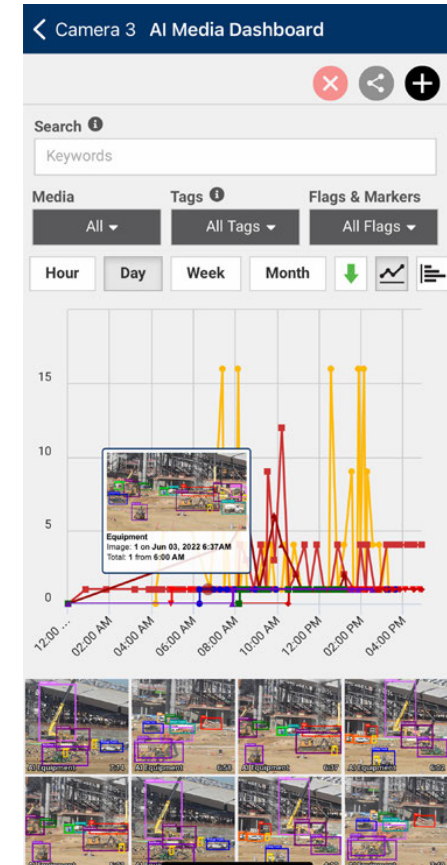

[Learn More >](#)

Industry Best Control Center 8 App

Robotic live streaming, time-lapse & safety from the field

Easy access to live streaming video that you can control

Quick access to all project archives, panoramas and time-lapse video

View construction activity through advanced AI-powered object recognition

All video and data encrypted
Highest rated App on Apple and Android

[Click here](#) to view demo >

For more information view User Manual p.83