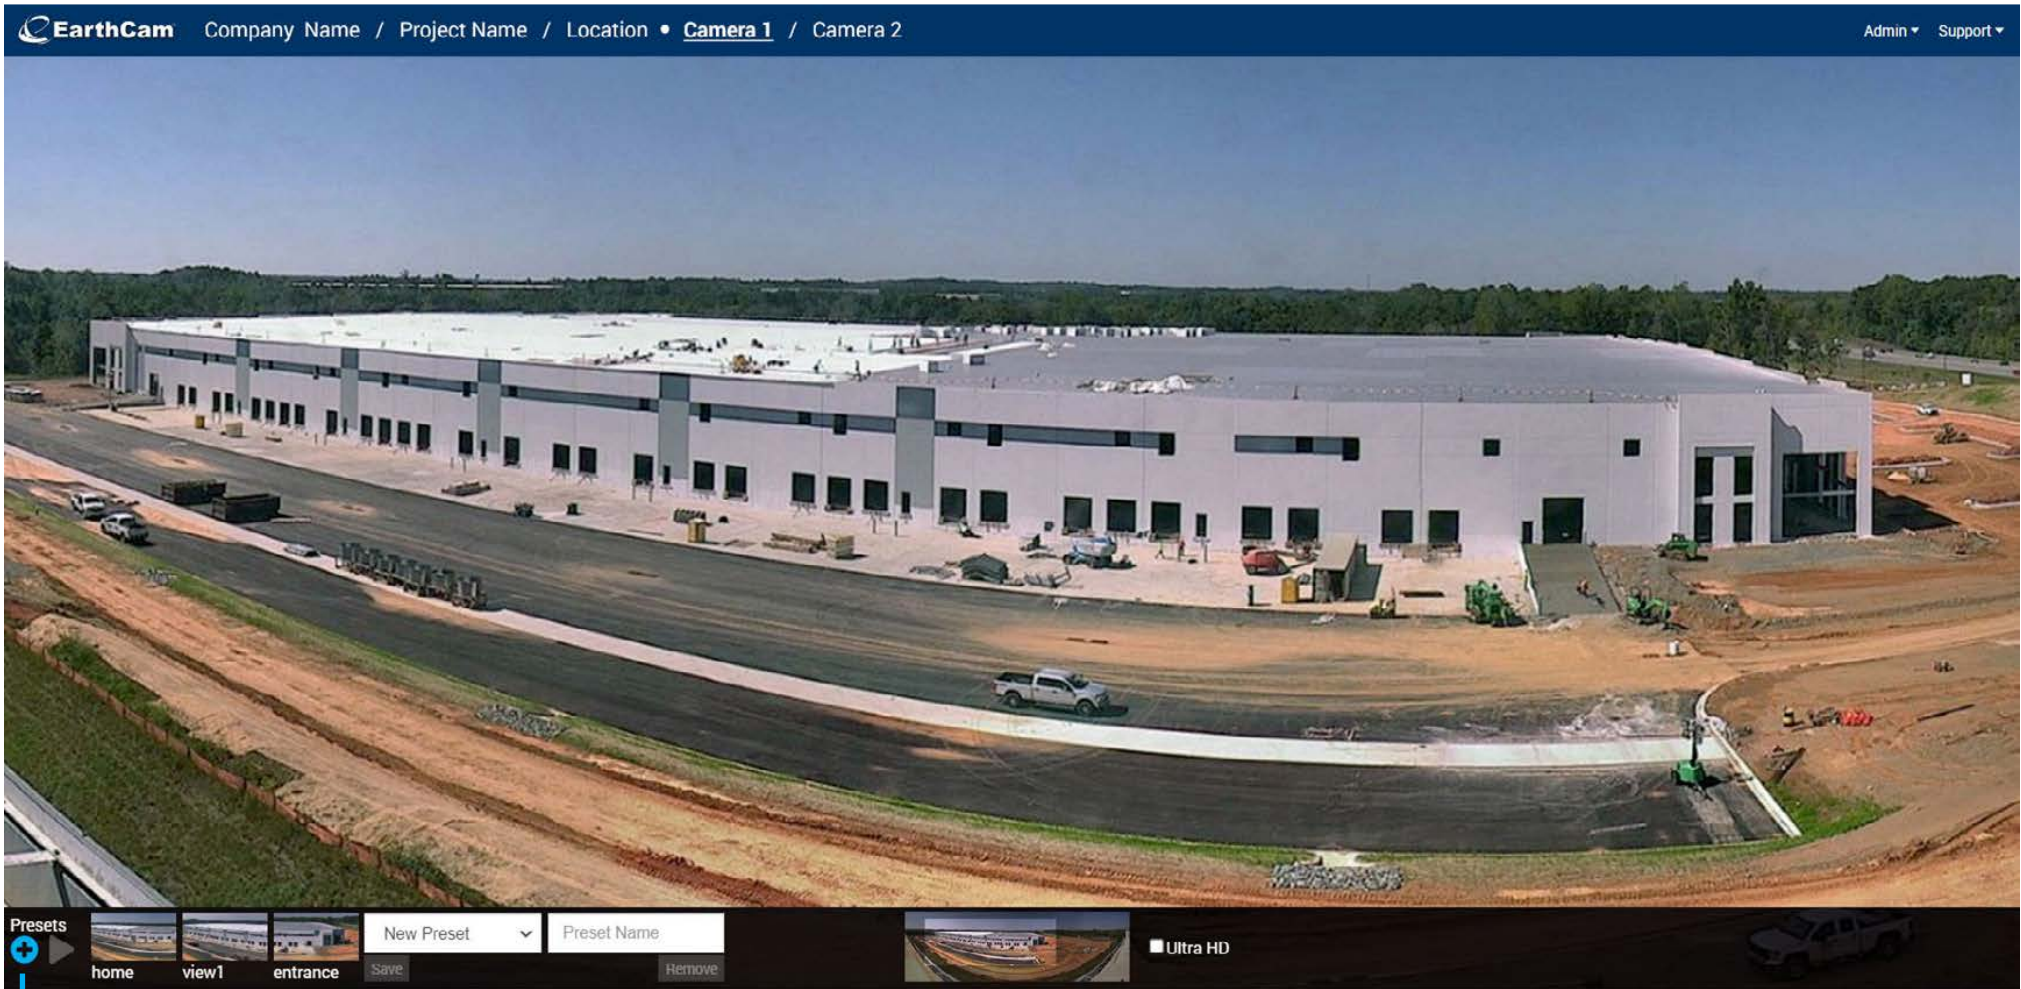

"All Projects"

Tag & Filter Favorites

Status of Upcoming Projects

Map View
(displays all camera locations)

Search

The screenshot displays the EarthCam All Access Dashboard interface. At the top, the EarthCam logo is on the left, and 'Admin' and 'Support' links are on the right. Below the header, the page title 'All Access Dashboard | Security Monitor' is visible. A navigation bar contains tabs for 'All Projects', 'Completed Projects & Videos', 'Pending Projects', and 'Cyber Shop'. A left sidebar menu lists 'Energy Center' and 'Warehouse Facility', with 'View All' and 'View Map' buttons. The main area features a grid of camera feeds: 'Hunts Point Bruckner Expy W.', 'Energy Center W1501 Camera', 'Warehouse Facility Interior Camera', 'Warehouse Facility Exterior Camera', 'Fifth Third Bank Camera 1', and 'UCR Student Health & Counseling Center East Camera'. A map view is partially visible at the bottom left. On the right, a mobile app interface for 'ABC Construction' is shown, displaying 'Active Projects' and 'Completed Projects' sections with thumbnails for 'Warehouse Facility', 'Energy Center', 'City Library', and 'Data Center'.

Timeline Player - Panorama (for Robotic Cameras Only)

Auto-generated panorama, playback controls, weather and AI-edited time-lapse movie

May 17, 2021

Apr 17, 2024

Apr 17, 2024 5:12 PM 77°F

Panorama

-1 Day

+1 Day