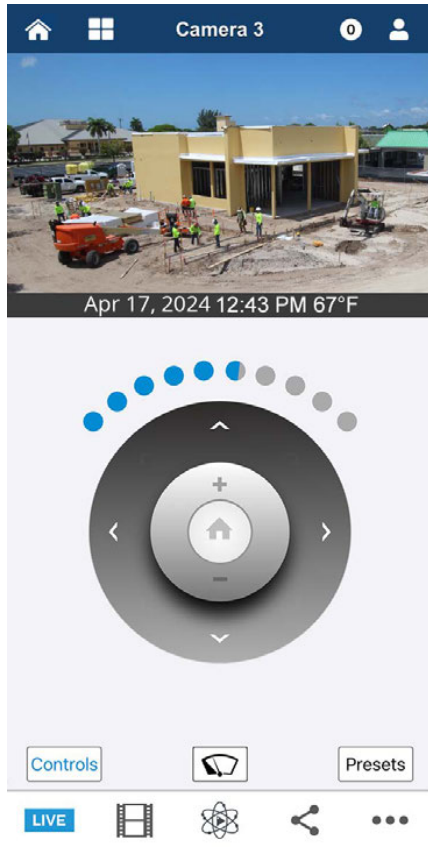

[Learn More >](#)

*Have a new project?
Need more cameras?*

Cyber Shop

The easiest way to provide webcam technology for your projects

[Learn More >](#)

Control Center Vault

Exclusive package from EarthCam contains all your end-of-project deliverables

[Learn More >](#)

Industry Best Control Center 8 App

Robotic live streaming, time-lapse & safety from the field

Easy access to live streaming video that you can control

Quick access to all project archives, panoramas and time-lapse video