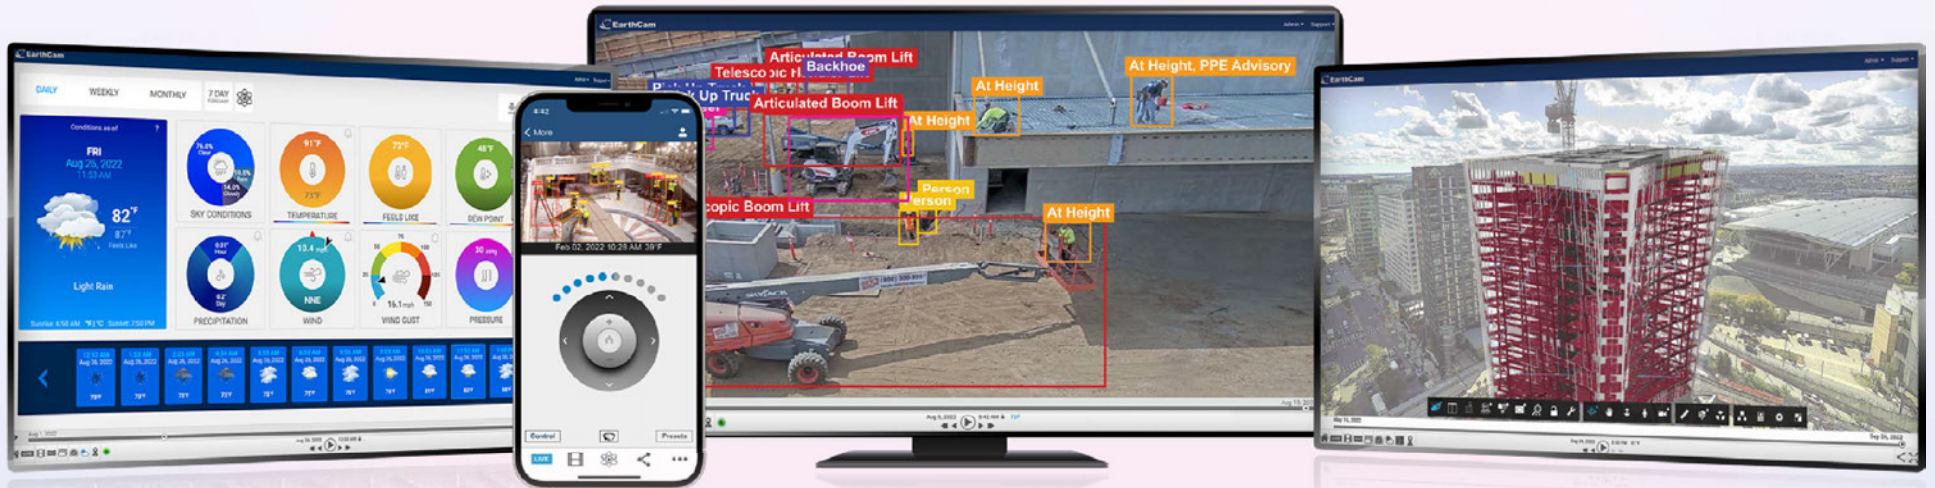

Quick Guide

Revised: April 18, 2024

This document contains information which is confidential and proprietary to EarthCam, Inc.